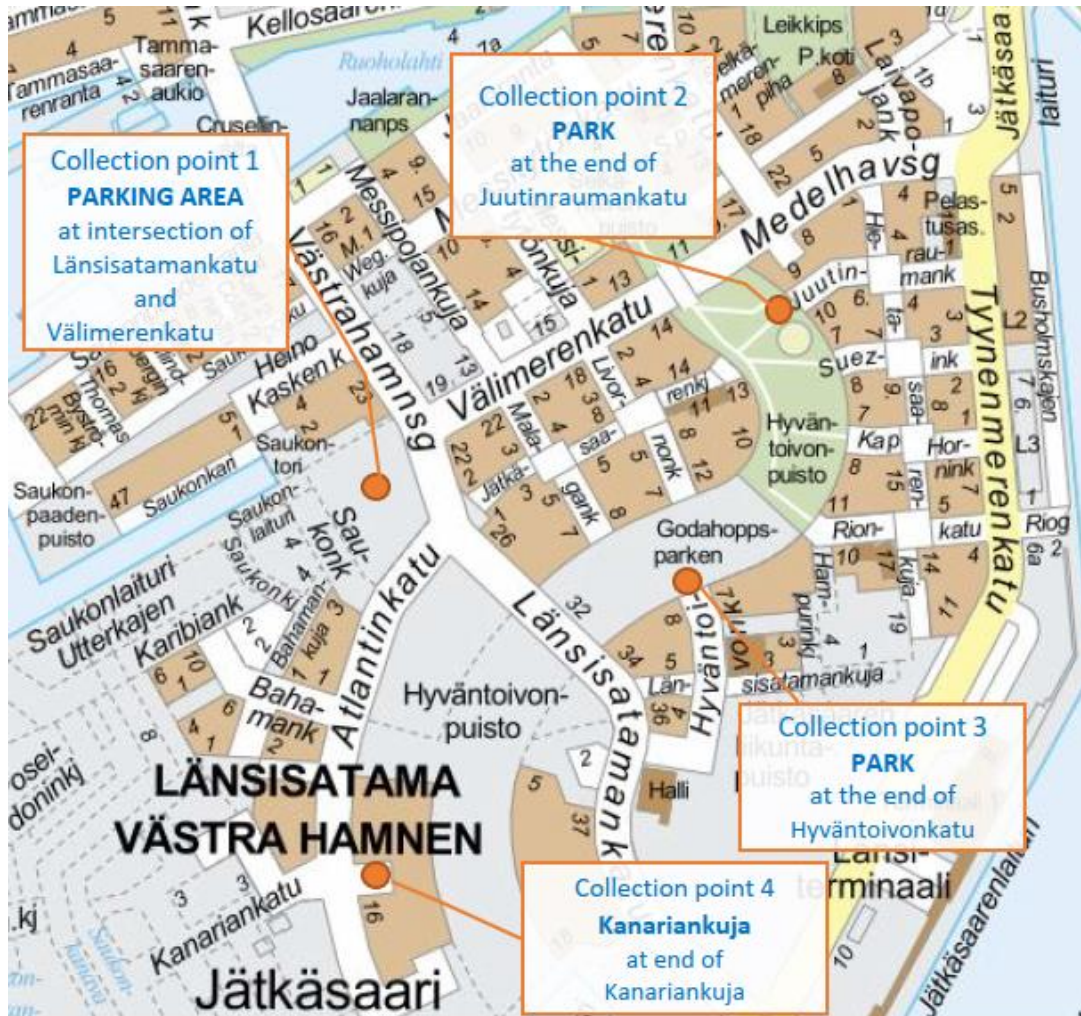

Jätkäsaari Recycling days on Saturday 15.4, 13.5. and 10.6.2023 from 10am to 4pm

At RÖÖRI recycling day we collect Electrical waste, scrap metal and large waste items at four collection points. This waste collection is only for residents using the pipeline-based waste collection system. Please present your RÖÖRI-key at the collection point.