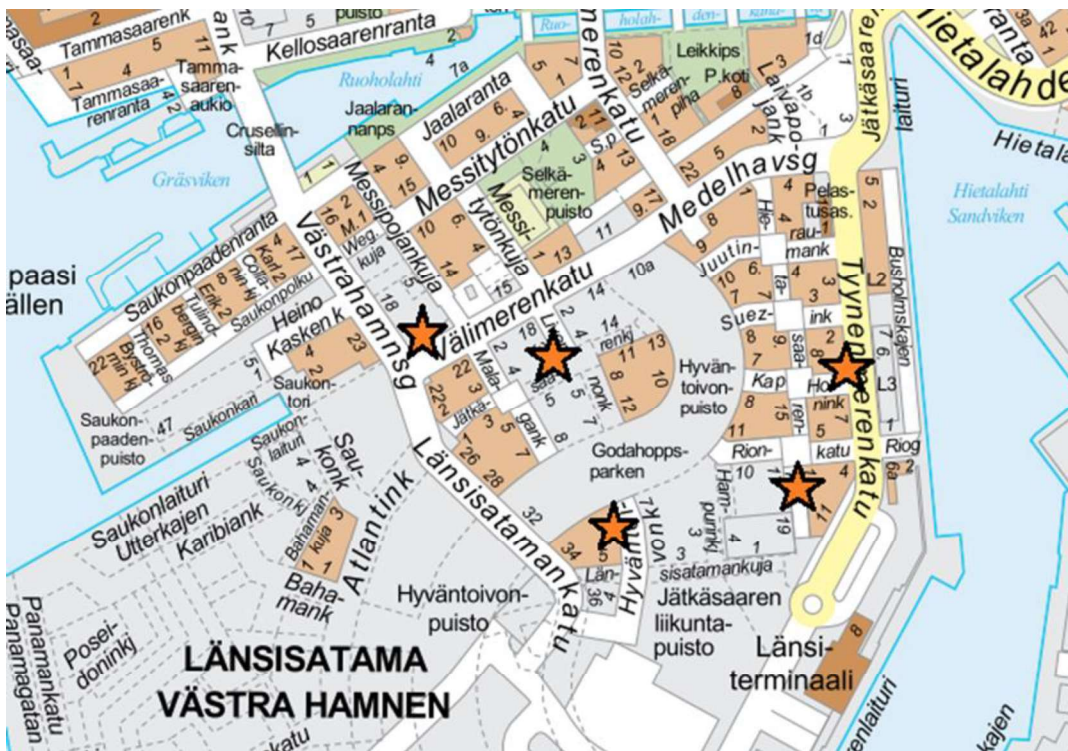

SORTING ROOMS IN JÄTKÄSAARI

Items to be recycled in the sorting room are:

- glass
- metal
- large mixed waste items, that do not fit in the waste pipe
- large cardboard, that do not fit in the waste pipe

NOTICE! Furniture and home appliances do not belong to the sorting room!

Sorting container 1, address: Länsisatamankatu 18, 00180 Hki (code)

Sorting container 2, address: Hietasaarenseläntie 14, 00220 Hki (code)

Sorting room, address: Kap Hornin katu 1, 00220 Hki (RÖÖRI-key)

Sorting room, address: Hyväntoivonkatu 8, 00220 Hki (RÖÖRI-key)

Sorting room, address: Livornonkatu 3, 00220 Hki (RÖÖRI-key)